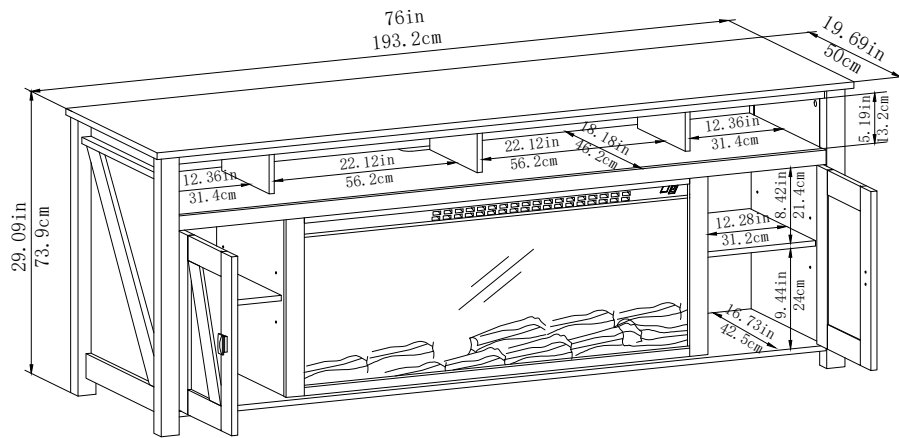

Model Number: 6387215COM & 6387341COM

Finish:

**Wood Breakdown:**

MDF : 25 % , PB: 75%

Total storage : 11.5 Cubic feet

**OVERALL PRODUCT SIZE (in inch)**

76" W x 19.69 " D x 29.09 " H

193.2 Cm W x 50 Cm D x 73.9 Cm H

**Maximin Weight Capacities**

Unit Net Weight 173.8 LBS 79 (kg)