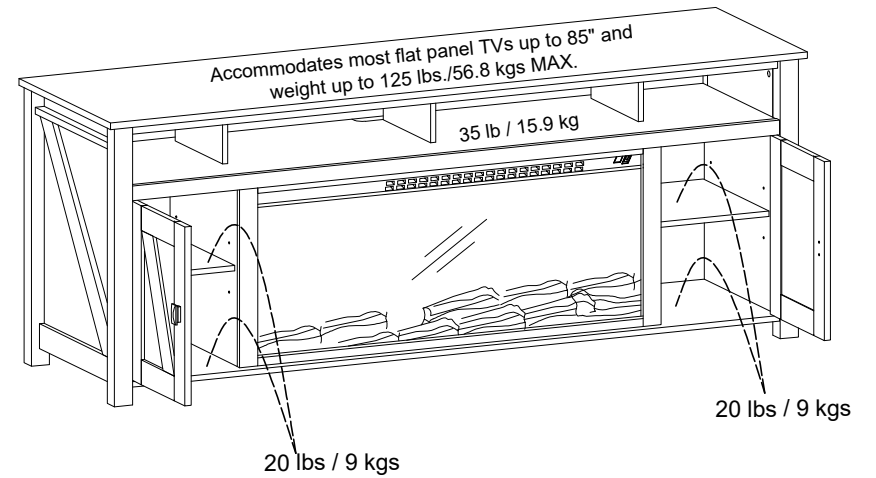

Model Number: 6387215COM & 6387341COM

Finish:

**Wood Breakdown:**

MDF : 25 % , PB: 75%

Total storage : 11.5 Cubic feet

**OVERALL PRODUCT SIZE (in inch)**

76" W x 19.69 " D x 29.09 " H

193.2 Cm W x 50 Cm D x 73.9 Cm H

**Maximin Weight Capacities**

Unit Net Weight 173.8 LBS 79 (kg)